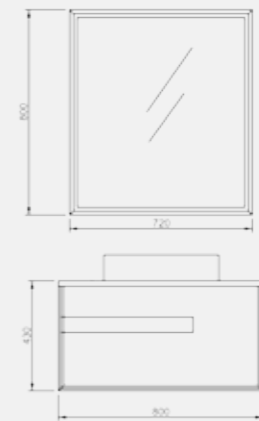

• SPC-1702

— SIZE —

MIRROR

850X50X650mm

BATHROOM CABINET

900X465X500mm

SIDE CABINET

300X300X1200mm

• SPC-1703

— SIZE —

MIRROR
550X35X750mm

BATHROOM CABINET
600X465X560mm

• SPC-1704

— SIZE —
MIRROR
 790X35X560mm
BATHROOM CABINET
 800X465X420mm
SIDE CABINET
 300X275X1200mm

• SPC-1705

— SIZE —

MIRROR

580X35X750mm

BATHROOM CABINET

600X465X620mm

SIDE CABINET

300X275X800mm

• SPC-1706

— SIZE —
MIRROR
 730X35X600mm
BATHROOM CABINET
 800X465X450mm
SIDE CABINET
 300X250X800mm

• SPC-1707

— SIZE —
MIRROR
 750X50X600mm
BATHROOM CABINET
 800X465X400mm
SIDE CABINET
 300X250X800mm

• SPC-1708

— SIZE —
MIRROR
 720X35X800mm
BATHROOM CABINET
 800X465X430mm
SIDE CABINET
 300X250X800mm

SPECIAL&ART