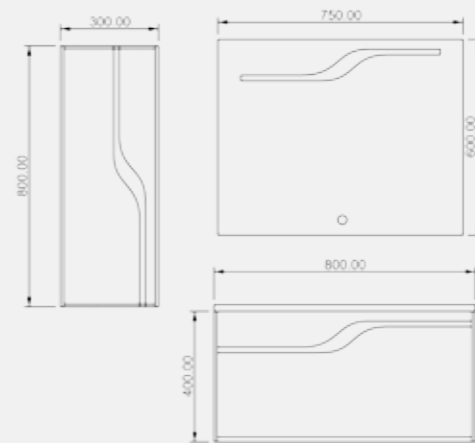

• SPC-1702

— SIZE —

MIRROR

850X50X650mm

BATHROOM CABINET

900X465X500mm

SIDE CABINET

300X300X1200mm

• SPC-1703

— SIZE —

MIRROR
550X35X750mm

BATHROOM CABINET
600X465X560mm

• SPC-1704

— SIZE —
MIRROR
 790X35X560mm
BATHROOM CABINET
 800X465X420mm
SIDE CABINET
 300X275X1200mm

• SPC-1705

— SIZE —

MIRROR

580X35X750mm

BATHROOM CABINET

600X465X620mm

SIDE CABINET

300X275X800mm

• SPC-1706

— SIZE —
MIRROR
 730X35X600mm
BATHROOM CABINET
 800X465X450mm
SIDE CABINET
 300X250X800mm

• SPC-1707

— SIZE —
MIRROR
 750X50X600mm
BATHROOM CABINET
 800X465X400mm
SIDE CABINET
 300X250X800mm

• SPC-1708

— SIZE —
MIRROR
 720X35X800mm
BATHROOM CABINET
 800X465X430mm
SIDE CABINET
 300X250X800mm

SPECIAL&ART