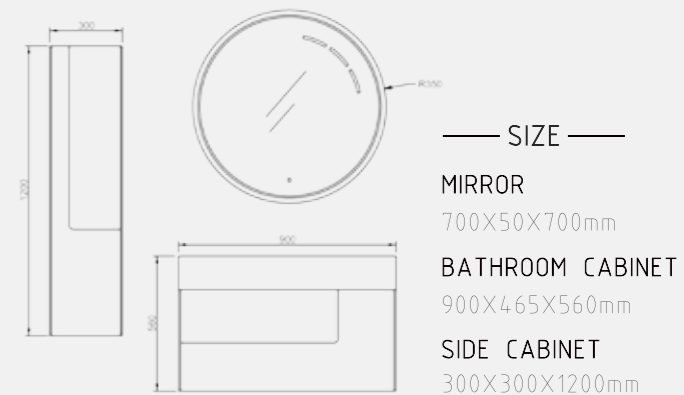

• SPC-1702

— SIZE —

MIRROR

850X50X650mm

BATHROOM CABINET

900X465X500mm

SIDE CABINET

300X300X1200mm

• SPC-1703

— SIZE —

MIRROR
550X35X750mm

BATHROOM CABINET
600X465X560mm

• SPC-1704

— SIZE —
MIRROR
 790X35X560mm
BATHROOM CABINET
 800X465X420mm
SIDE CABINET
 300X275X1200mm

• SPC-1705

— SIZE —

MIRROR

580X35X750mm

BATHROOM CABINET

600X465X620mm

SIDE CABINET

300X275X800mm

• SPC-1706

— SIZE —
MIRROR
 730X35X600mm
BATHROOM CABINET
 800X465X450mm
SIDE CABINET
 300X250X800mm

• SPC-1707

— SIZE —
MIRROR
 750X50X600mm
BATHROOM CABINET
 800X465X400mm
SIDE CABINET
 300X250X800mm

• SPC-1708

— SIZE —
MIRROR
 720X35X800mm
BATHROOM CABINET
 800X465X430mm
SIDE CABINET
 300X250X800mm

SPECIAL&ART