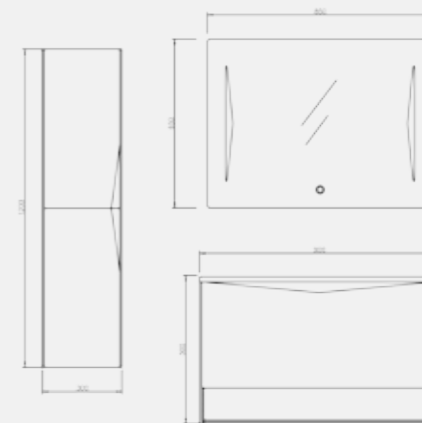

• SPC-1702

— SIZE —

MIRROR

850X50X650mm

BATHROOM CABINET

900X465X500mm

SIDE CABINET

300X300X1200mm

• SPC-1703

— SIZE —

MIRROR
550X35X750mm

BATHROOM CABINET
600X465X560mm

• SPC-1704

— SIZE —
MIRROR
 790X35X560mm
BATHROOM CABINET
 800X465X420mm
SIDE CABINET
 300X275X1200mm

• SPC-1705

— SIZE —

MIRROR

580X35X750mm

BATHROOM CABINET

600X465X620mm

SIDE CABINET

300X275X800mm

• SPC-1706

— SIZE —
MIRROR
 730X35X600mm
BATHROOM CABINET
 800X465X450mm
SIDE CABINET
 300X250X800mm

• SPC-1707

— SIZE —
MIRROR
 750X50X600mm
BATHROOM CABINET
 800X465X400mm
SIDE CABINET
 300X250X800mm

• SPC-1708

— SIZE —
MIRROR
 720X35X800mm
BATHROOM CABINET
 800X465X430mm
SIDE CABINET
 300X250X800mm

SPECIAL&ART