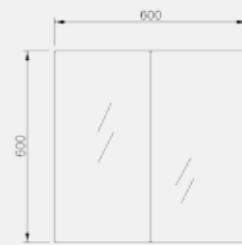

MIRROR

580X35X750mm

BATHROOM CABINET

600X465X620mm

SIDE CABINET

300X275X800mm

• SPC-1706

— SIZE —
MIRROR
 730X35X600mm
BATHROOM CABINET
 800X465X450mm
SIDE CABINET
 300X250X800mm

BATHROOM CABINET
530X465X615mm

• SPC-1604

— SIZE —
MIRROR
 800X35X800mm
BATHROOM CABINET
 800X465X700mm

SPC-1605

— SIZE —

MIRROR

1350X35X860

BATHROOM CABINET

1400X465X415mm

STORAGE UNIT

320X300X1200mm

SPC-1606

— SIZE —

MIRROR

1000X35X750mm

BATHROOM CABINET

1200X465X400mm

• SHN-102

— SIZE —

MIRROR
600X115X600mm

BATHROOM CABINET
600X465X480mm

• SHN-128-60

— SIZE —

MIRROR