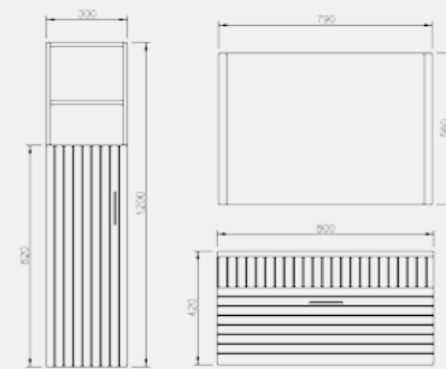

• SPC-1702

— SIZE —

MIRROR

850X50X650mm

BATHROOM CABINET

900X465X500mm

SIDE CABINET

300X300X1200mm

• SPC-1703

— SIZE —

MIRROR
550X35X750mm

BATHROOM CABINET
600X465X560mm

• SPC-1704

— SIZE —
MIRROR
 790X35X560mm
BATHROOM CABINET
 800X465X420mm
SIDE CABINET
 300X275X1200mm

• SPC-1705

— SIZE —

MIRROR

580X35X750mm

BATHROOM CABINET

600X465X620mm

SIDE CABINET

300X275X800mm

• SPC-1706

— SIZE —
MIRROR
 730X35X600mm
BATHROOM CABINET
 800X465X450mm
SIDE CABINET
 300X250X800mm

• SPC-1707

— SIZE —
MIRROR
 750X50X600mm
BATHROOM CABINET
 800X465X400mm
SIDE CABINET
 300X250X800mm

• SPC-1708

— SIZE —
MIRROR
 720X35X800mm
BATHROOM CABINET
 800X465X430mm
SIDE CABINET
 300X250X800mm

SPECIAL&ART