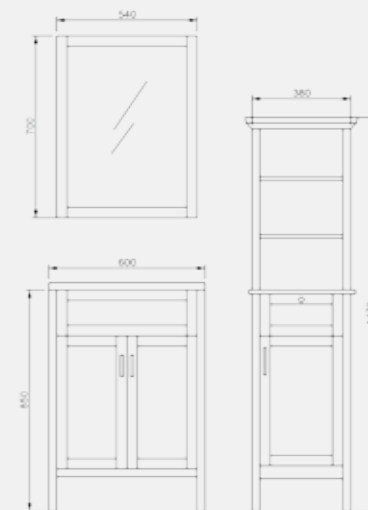

• SPC-1702

— SIZE —

MIRROR

850X50X650mm

BATHROOM CABINET

900X465X500mm

SIDE CABINET

300X300X1200mm

MIRROR

580X35X750mm

BATHROOM CABINET

600X465X620mm

SIDE CABINET

300X275X800mm

• SPC-1706

— SIZE —
MIRROR
 730X35X600mm
BATHROOM CABINET
 800X465X450mm
SIDE CABINET
 300X250X800mm

600X35X750mm

BATHROOM CABINET

600X465X890mm

• SHN-128-10

— SIZE —

MIRROR

1000X35X750mm

BATHROOM CABINET

1000X465X860mm

• SHN-105

— SIZE —
 MIRROR
 1000X35X750mm
 BATHROOM CABINET
 1000X465X755mm
 SIDE CABINET
 400X320X1600mm

• SHN-126

— SIZE —
MIRROR
 700X35X800mm
BATHROOM CABINET
 800X465X850mm

• SHN-123

— SIZE —
MIRROR
 540X35X700mm
BATHROOM CABINET
 600X465X850mm
SIDE CABINET
 380X320X1470mm