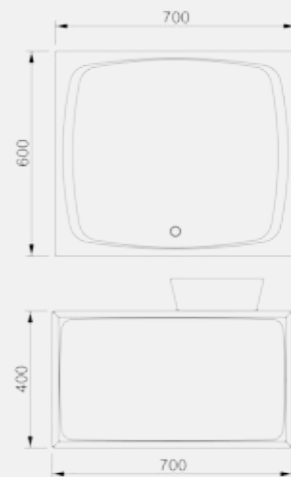

MIRROR

580X35X750mm

BATHROOM CABINET

600X465X620mm

SIDE CABINET

300X275X800mm

• SPC-1706

— SIZE —
MIRROR
 730X35X600mm
BATHROOM CABINET
 800X465X450mm
SIDE CABINET
 300X250X800mm

• SPC-1707

— SIZE —
MIRROR
 750X50X600mm
BATHROOM CABINET
 800X465X400mm
SIDE CABINET
 300X250X800mm

• SPC-1708

— SIZE —
MIRROR
 720X35X800mm
BATHROOM CABINET
 800X465X430mm
SIDE CABINET
 300X250X800mm

SPECIAL&ART

SPC-1601

— SIZE —

MIRROR
950X35X700mm
BATHROOM CABINET
1000X465X865mm

• SPC-1602

— SIZE —

MIRROR
700X35X600mm

BATHROOM CABINET
700X465X400mm

.9

• SPC-1603

.2

.6

.5

.3

LUCKY-NUMBER

— SIZE —

MIRROR
500X35X700mm