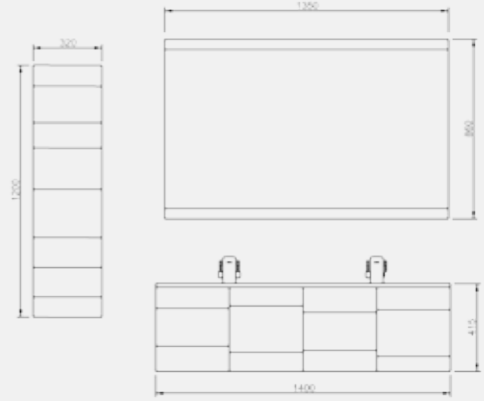

SPC-1601

— SIZE —

MIRROR
950X35X700mm
BATHROOM CABINET
1000X465X865mm

• SPC-1602

— SIZE —

MIRROR
700X35X600mm

BATHROOM CABINET
700X465X400mm

.9

• SPC-1603

.2

.6

.5

.3

LUCKY-NUMBER

— SIZE —

MIRROR
500X35X700mm

BATHROOM CABINET
530X465X615mm

• SPC-1604

— SIZE —
MIRROR
 800X35X800mm
BATHROOM CABINET
 800X465X700mm

SPC-1605

— SIZE —

MIRROR

1350X35X860

BATHROOM CABINET

1400X465X415mm

STORAGE UNIT

320X300X1200mm

SPC-1606

— SIZE —

MIRROR

1000X35X750mm

BATHROOM CABINET