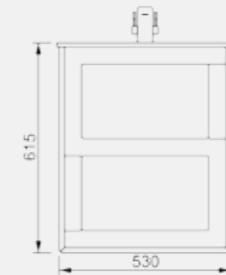

MIRROR

580X35X750mm

BATHROOM CABINET

600X465X620mm

SIDE CABINET

300X275X800mm

• SPC-1706

— SIZE —
MIRROR
 730X35X600mm
BATHROOM CABINET
 800X465X450mm
SIDE CABINET
 300X250X800mm

SPC-1601

— SIZE —

MIRROR
950X35X700mm
BATHROOM CABINET
1000X465X865mm

• SPC-1602

— SIZE —

MIRROR
700X35X600mm

BATHROOM CABINET
700X465X400mm

.9

• SPC-1603

.2

.6

.5

.3

LUCKY-NUMBER

— SIZE —

MIRROR
500X35X700mm

BATHROOM CABINET
530X465X615mm

• SPC-1604

— SIZE —
MIRROR
 800X35X800mm
BATHROOM CABINET
 800X465X700mm

SPC-1605

— SIZE —

MIRROR

1350X35X860

BATHROOM CABINET