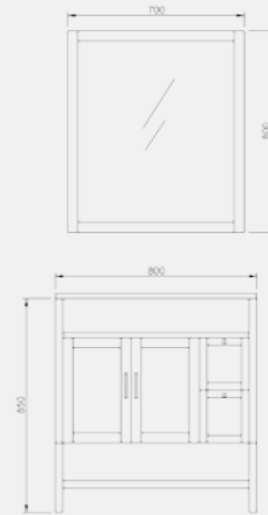

• SPC-1702

— SIZE —

MIRROR

850X50X650mm

BATHROOM CABINET

900X465X500mm

SIDE CABINET

300X300X1200mm

MIRROR

580X35X750mm

BATHROOM CABINET

600X465X620mm

SIDE CABINET

300X275X800mm

• SPC-1706

— SIZE —
MIRROR
 730X35X600mm
BATHROOM CABINET
 800X465X450mm
SIDE CABINET
 300X250X800mm

600X35X750mm

BATHROOM CABINET

600X465X890mm

• SHN-128-10

— SIZE —

MIRROR

1000X35X750mm

BATHROOM CABINET

1000X465X860mm

• SHN-105

— SIZE —
 MIRROR
 1000X35X750mm
 BATHROOM CABINET
 1000X465X755mm
 SIDE CABINET
 400X320X1600mm

• SHN-126

— SIZE —
MIRROR
 700X35X800mm
BATHROOM CABINET
 800X465X850mm

• SHN-123

— SIZE —
MIRROR
 540X35X700mm
BATHROOM CABINET
 600X465X850mm
SIDE CABINET
 380X320X1470mm