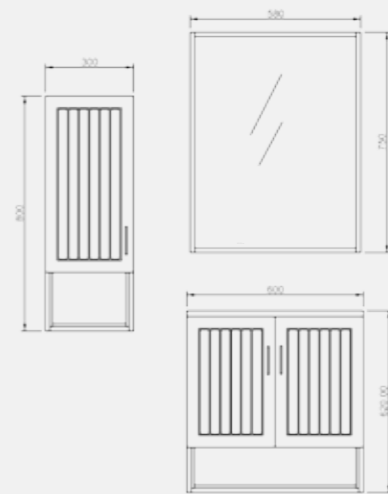

• SPC-1702

— SIZE —

MIRROR

850X50X650mm

BATHROOM CABINET

900X465X500mm

SIDE CABINET

300X300X1200mm

• SPC-1703

— SIZE —

MIRROR
550X35X750mm

BATHROOM CABINET
600X465X560mm

• SPC-1704

— SIZE —
MIRROR
 790X35X560mm
BATHROOM CABINET
 800X465X420mm
SIDE CABINET
 300X275X1200mm

• SPC-1705

— SIZE —

MIRROR

580X35X750mm

BATHROOM CABINET

600X465X620mm

SIDE CABINET

300X275X800mm

• SPC-1706

— SIZE —
MIRROR
 730X35X600mm
BATHROOM CABINET
 800X465X450mm
SIDE CABINET
 300X250X800mm

• SPC-1707

— SIZE —
MIRROR
 750X50X600mm
BATHROOM CABINET
 800X465X400mm
SIDE CABINET
 300X250X800mm

• SPC-1708

— SIZE —
MIRROR
 720X35X800mm
BATHROOM CABINET
 800X465X430mm
SIDE CABINET
 300X250X800mm

SPECIAL&ART