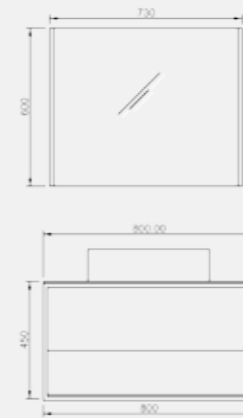

• SPC-1702

— SIZE —

MIRROR

850X50X650mm

BATHROOM CABINET

900X465X500mm

SIDE CABINET

300X300X1200mm

• SPC-1703

— SIZE —

MIRROR
550X35X750mm

BATHROOM CABINET
600X465X560mm

• SPC-1704

— SIZE —
MIRROR
 790X35X560mm
BATHROOM CABINET
 800X465X420mm
SIDE CABINET
 300X275X1200mm

• SPC-1705

— SIZE —

MIRROR

580X35X750mm

BATHROOM CABINET

600X465X620mm

SIDE CABINET

300X275X800mm

• SPC-1706

— SIZE —
MIRROR
 730X35X600mm
BATHROOM CABINET
 800X465X450mm
SIDE CABINET
 300X250X800mm

• SPC-1707

— SIZE —
MIRROR
 750X50X600mm
BATHROOM CABINET
 800X465X400mm
SIDE CABINET
 300X250X800mm

• SPC-1708

— SIZE —
MIRROR
 720X35X800mm
BATHROOM CABINET
 800X465X430mm
SIDE CABINET
 300X250X800mm

SPECIAL&ART