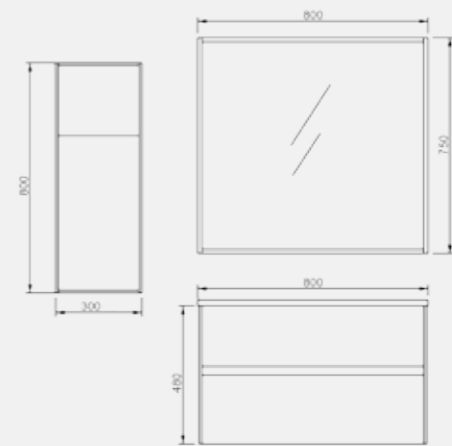

— SIZE —
MIRROR
800X35X750mm
BATHROOM CABINET
800X465X480mm
SIDE CABINET
300X250X800mm